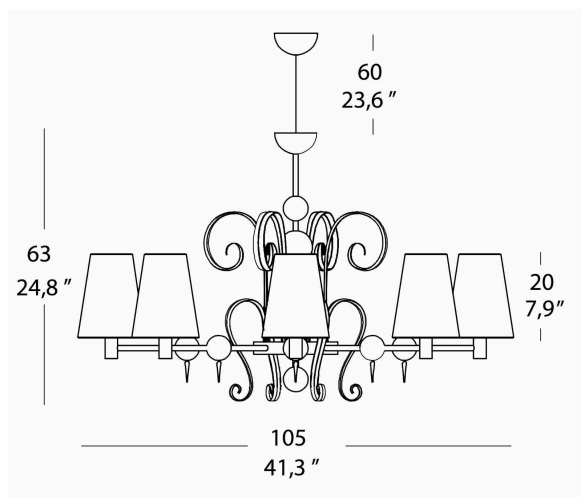

PROJECT	
TYPE	
NOTES	

GINGER LA8

SUSPENSION

BY EVISTYLE

PRODUCT NAME	Ginger LA8
DESIGNER	Andrea Lazzari
MANUFACTURER	Evistyle
CATEGORY	Suspension
MATERIAL	Blown Glass Metal Fabric Shade
PRODUCT CODE	25-6011 (Chrome/Ivory) <i>*other codes available upon request</i>

LIGHT SOURCE	8 x 3.5W LED E14
FINISHES	Chrome Ivory / Chrome White / Chrome Black
DIMENSIONS	Ø 105 x 63 (H) + 60 cm
IP	20
ORIGIN	Italy
WARRANTY	1 year