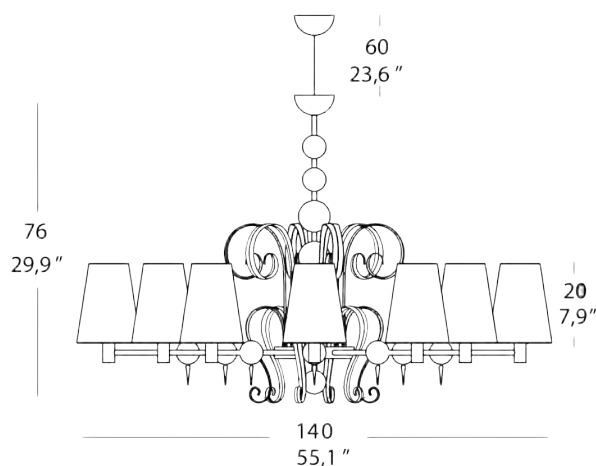

PROJECT	
TYPE	
NOTES	

GINGER LA12

SUSPENSION

BY EVISTYLE

PRODUCT NAME	Ginger LA12
DESIGNER	Andrea Lazzari
MANUFACTURER	Evistyle
CATEGORY	Suspension
MATERIAL	Blown Glass Metal Fabric Shade
PRODUCT CODE	25-6010 (Chrome/White) <i>*other colour codes available upon request</i>

LIGHT SOURCE	12 x 3.5W LED E14
FINISHES	Chrome White / Chrome Ivory / Chrome Black
DIMENSIONS	Ø 140 x 76 (H) + 60 cm
IP	20
ORIGIN	Italy
WARRANTY	2 years