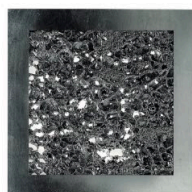

PROJECT	
TYPE	
NOTES	

GROOVE PP Q35/Q55

WALL

BY EVISTYLE

PRODUCT NAME	Groove PP Q35/Q55	LIGHT SOURCE	2 x MAX 18W 2G11 fluo 4 x MAX 36W 2G11 fluo
DESIGNER	Andrea Lazzari	FINISHES	Gold / Silver / Matte White
MANUFACTURER	Evistyle	DIMENSIONS	Ø 35 (L) x 35 (H) + 7 (D) cm Ø 55 (L) x 55 (H) + 7 (D) cm
CATEGORY	Wall	IP	20
MATERIAL	Aluminium Painted Foam	ORIGIN	Italy
PRODUCT CODE	Q35: 25-2605 (Gold Leaf) 25-2606 (Silver Leaf) Q55: 25-2600 (Silver Leaf) 25-2601 (Gold Leaf)	WARRANTY	1 year