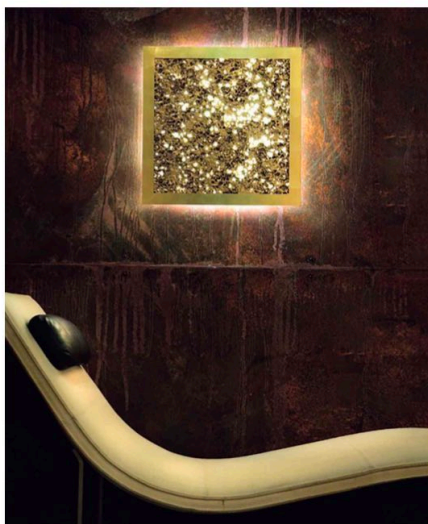

PROJECT	
TYPE	
NOTES	

GROOVE PP Q35/Q55

WALL

BY EVISTYLE

PRODUCT NAME	Groove PP Q35/Q55	LIGHT SOURCE	2 x MAX 18W 2G11 fluo 4 x MAX 36W 2G11 fluo
DESIGNER	Andrea Lazzari	FINISHES	Gold / Silver / Matte White
MANUFACTURER	Evistyle	DIMENSIONS	Ø 35 (L) x 35 (H) + 7 (D) cm Ø 55 (L) x 55 (H) + 7 (D) cm
CATEGORY	Wall	IP	20
MATERIAL	Aluminium Painted Foam	ORIGIN	Italy
PRODUCT CODE	Q35: 25-2605 (Gold Leaf) 25-2606 (Silver Leaf) Q55: 25-2600 (Silver Leaf) 25-2601 (Gold Leaf)	WARRANTY	1 year