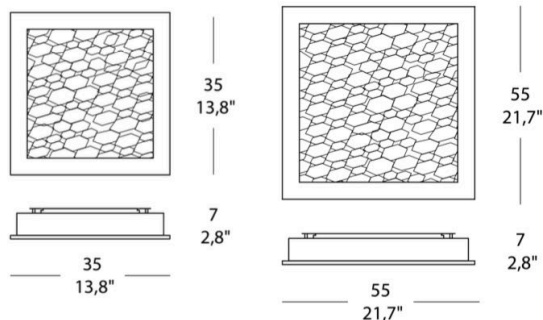

PROJECT	
TYPE	
NOTES	

GROOVE PP Q35/Q55

WALL

BY EVISTYLE

PRODUCT NAME	Groove PP Q35/Q55	LIGHT SOURCE	2 x MAX 18W 2G11 fluo 4 x MAX 36W 2G11 fluo
DESIGNER	Andrea Lazzari	FINISHES	Gold / Silver / Matte White
MANUFACTURER	Evistyle	DIMENSIONS	Ø 35 (L) x 35 (H) + 7 (D) cm Ø 55 (L) x 55 (H) + 7 (D) cm
CATEGORY	Wall	IP	20
MATERIAL	Aluminium Painted Foam	ORIGIN	Italy
PRODUCT CODE	Q35: 25-2605 (Gold Leaf) 25-2606 (Silver Leaf) Q55: 25-2600 (Silver Leaf) 25-2601 (Gold Leaf)	WARRANTY	1 year