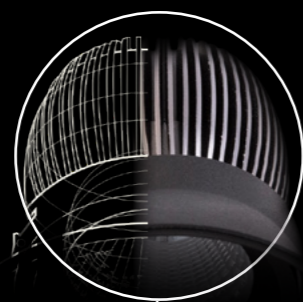

Edge

The FAZE EDGE series - with a trimless, concave design and utilising advanced LED engines to achieve intense illumination with a high lumen per watt efficacy.

Edge 110

W Ø110mm
H 115mm
⌀92

SUITABLE FOR CONCRETE

Edge 100

W Ø100mm
H 115mm
⌀92

Edge Mini

W Ø86mm
H 105mm
⌀76

Trimless design

The EDGE series features a trimless, concave design and deep set lamp position for a discreet aesthetic.

Adjustable angle

The EDGE series include adjustable heads of up to 25°, allowing for dynamic and flexible lighting.

Precision reflector with clear lens

For better light distribution and performance.

Specially designed heat sink

Designed from the inside out for class leading heat dissipation.

Deep set lamp position

For visual comfort and glare control.