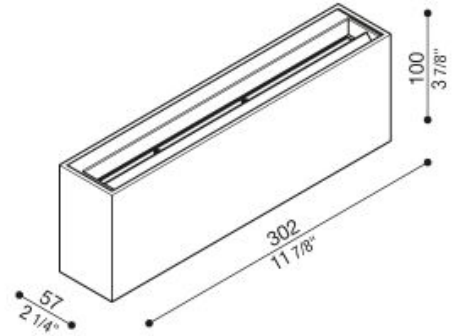

radiantlighting

DODO 300

INDOOR+OUTDOOR+WALL

BY LOMBARDO

PROJECT	
TYPE	
NOTES	

PRODUCT NAME	Dodo 300
DESIGNER	N/A
MANUFACTURER	Lombardo
PRODUCT CODE	48-LL14305W3 (White) 48-LL14305L3 (Light Grey) 48-LL14305D3 (Dark Grey) 48-LL14305Z3 (Gold)
CATEGORY	Indoor + Outdoor + Wall
MATERIAL	Aluminium Polycarbonate diffuser