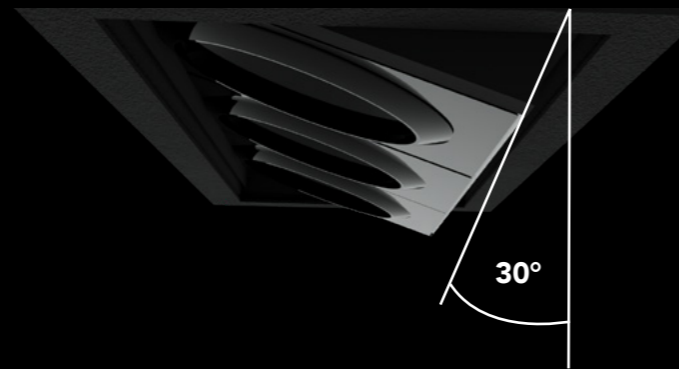

Dash

The DASH delivers both flexibility and performance in any space. It is the perfect alternative for showcasing a feature wall or art piece when you don't want to use multiple individual downlights.

Dash 6W

W 149.5mm
H 68mm
⌀ 60*140mm

Dash 10W

W 175mm
H 68mm
⌀ 60*165mm

Dash 20W

W 317mm
H 68mm
⌀ 60*307mm

Unique baffle design

Showcasing a unique gloss black baffle, the DASH reduces glare for maximum visual comfort.

Maximum Opportunity

With the availability of 3 different sizes and 2 different frame colours, the DASH series provides the maximum opportunity to suit any lighting project.

FINISH
 Powder Coat Black
 Powder Coat White

30° Tilt

With a 30° tilt ability, the DASH is the perfect fitting for accent lighting and wall washing.

Available in a three light, five light and ten light gimble
 Multiple options to suit your space.

45° Beam angle
 Perfect for accent lighting.