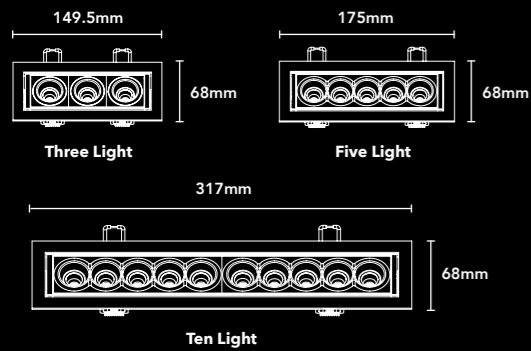

Dash 6W

W 149.5mm
H 68mm
⌀ 60*140mm

Dash 10W

W 175mm
H 68mm
⌀ 60*165mm

Dash 20W

W 317mm
H 68mm
⌀ 60*307mm

Unique baffle design

Showcasing a unique gloss black baffle, the DASH reduces glare for maximum visual comfort.

Maximum Opportunity

With the availability of 3 different sizes and 2 different frame colours, the DASH series provides the maximum opportunity to suit any lighting project.

FINISH
 Powder Coat Black
 Powder Coat White

30° Tilt

With a 30° tilt ability, the DASH is the perfect fitting for accent lighting and wall washing.

Available in a three light, five light and ten light gimble
 Multiple options to suit your space.

45° Beam angle
 Perfect for accent lighting.