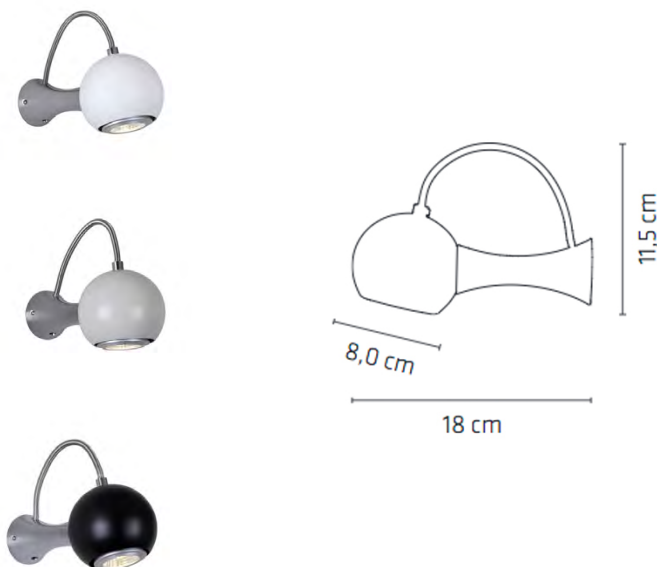

## TEE W1

WALL

BY DARO

<b>PRODUCT NAME</b>	Tee W1
<b>DESIGNER</b>	Thomas Daro
<b>MANUFACTURER</b>	Daro
<b>PRODUCT CODE</b>	59-R23VL1 / 59-R23VL2 / 59-R23VL3
<b>CATEGORY</b>	Wall
<b>MATERIAL</b>	Metal   Chrome Aluminium

<b>LIGHT SOURCE</b>	LED 5.5W GU10
<b>FINISHES</b>	Matt White / Matt Black / Matt Ivory
<b>DIMENSIONS</b>	Ø 8 x (h) 11.5 x (d) 18cm
<b>IP</b>	20
<b>ORIGIN</b>	Denmark
<b>WARRANTY</b>	2 Years