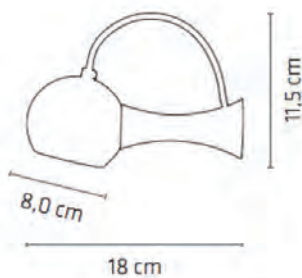

radiantlighting

PROJECT	
TYPE	
NOTES	

TEE WI

WALL

BY DARO

PRODUCT NAME	Tee WI
DESIGNER	Thomas Daro
MANUFACTURER	Daro
PRODUCT CODE	59-R23VL1 59-R23VL2 59-R23VL3
CATEGORY	Wall
MATERIAL	Metal Chrome Aluminium

LIGHT SOURCE	LED 5.5W GU10
FINISHES	Matt White / Matt Black / Matt Ivory
DIMENSIONS	Ø 8 x (h) 11.5 x (d) 18cm
IP	20
ORIGIN	Denmark
WARRANTY	2 Years

DRAWING

PERTH
T +61 08 9240 1008
F +61 08 9240 1178
sales@radiantlighting.com.au