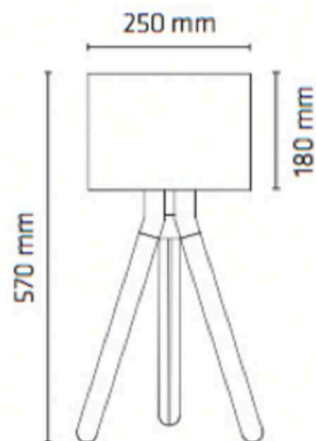

PROJECT	
TYPE	
NOTES	

PASO WOOD TABLE

TABLE

BY DARO

PRODUCT NAME	Paso Wood Table
DESIGNER	Says Who
MANUFACTURER	Daro
PRODUCT CODE	59-R112T25703 (Black) 59-U112T257037 (Grey) 59-U112T257032 (White)
CATEGORY	Table
MATERIAL	Wood Fabric
DIMMABLE	Dependant on bulb

LIGHT SOURCE	E27 60W
FINISHES	Black / Grey / White
DIMENSIONS	Ø 250 x 570 (H) mm
IP	20
ORIGIN	Denmark
WARRANTY	2 Years