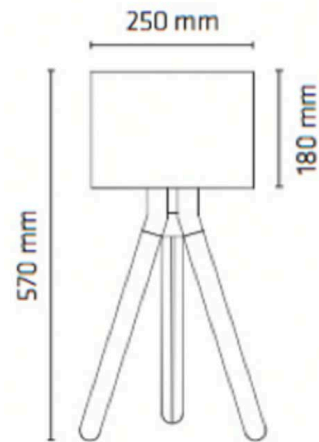

PROJECT	
TYPE	
NOTES	

PASO WOOD TABLE

TABLE

BY DARO

PRODUCT NAME	Paso Wood Table
DESIGNER	Says Who
MANUFACTURER	Daro
PRODUCT CODE	59-R112T25703 (Black) 59-U112T257037 (Grey) 59-U112T257032 (White)
CATEGORY	Table
MATERIAL	Wood Fabric
DIMMABLE	Dependant on bulb

LIGHT SOURCE	E27 60W
FINISHES	Black / Grey / White
DIMENSIONS	Ø 250 x 570 (H) mm
IP	20
ORIGIN	Denmark
WARRANTY	2 Years