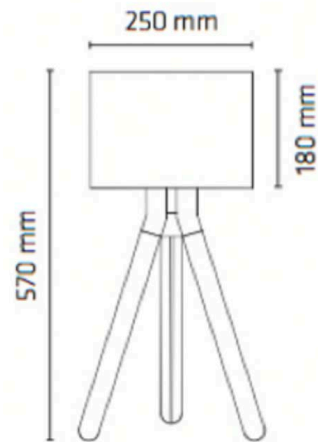

PROJECT	
TYPE	
NOTES	

PASO WOOD TABLE

TABLE

BY DARO

PRODUCT NAME	Paso Wood Table
DESIGNER	Says Who
MANUFACTURER	Daro
PRODUCT CODE	59-R112T25703 (Black) 59-U112T257037 (Grey) 59-U112T257032 (White)
CATEGORY	Table
MATERIAL	Wood Fabric

LIGHT SOURCE	E27 60W
FINISHES	Black / Grey / White
DIMENSIONS	250 x 570 (H) mm
IP	20
ORIGIN	Denmark
WARRANTY	2 Years