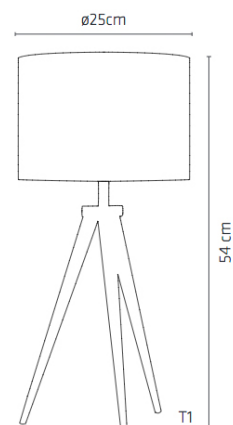

PROJECT	
TYPE	
NOTES	

PASO TRI TABLE

TABLE

BY DARO

PRODUCT NAME	Paso Tri Table	LIGHT SOURCE	LED 6W E27
DESIGNER	Thomas Daro	DIMENSIONS	Ø 25 x 54 (H) cm
MANUFACTURER	Daro	IP	20
PRODUCT CODE	59-R111T2533 (Black/Black) 59-U111T2532 (Black/Snow White) 59-U111T2537 (Black/Grey Linen)	FINISHES	Base: Black Shade: Black / Snow White / Grey Linen
CATEGORY	Table	ORIGIN	Denmark
MATERIAL	Metal Textile	WARRANTY	2 Years
DIMMABLE	Dependant on bulb		