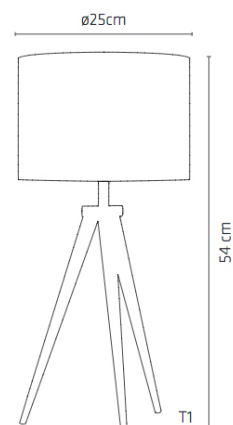

## PASO TRI TABLE

TABLE

BY DARO

<b>PRODUCT NAME</b>	Paso Tri Table	<b>LIGHT SOURCE</b>	LED 6W E27
<b>DESIGNER</b>	Thomas Daro	<b>DIMENSIONS</b>	Ø 25 x 54 (H) cm
<b>MANUFACTURER</b>	Daro	<b>IP</b>	20
<b>PRODUCT CODE</b>	59-R111T2533 (Black/Black) 59-U111T2532 (Black/Snow White) 59-U111T2537 (Black/Grey Linen)	<b>FINISHES</b>	Base: Black Shade: Black / Snow White / Grey Linen
<b>CATEGORY</b>	Table	<b>ORIGIN</b>	Denmark
<b>MATERIAL</b>	Metal   Textile	<b>WARRANTY</b>	2 Years
<b>DIMMABLE</b>	Dependant on bulb		