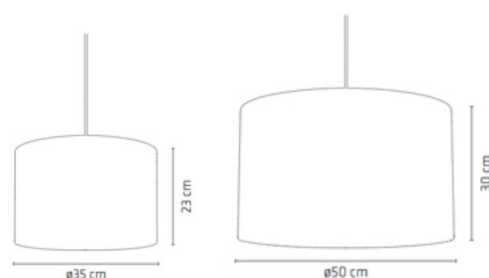

### SUSPENSION

BY DARO

<b>PRODUCT NAME</b>	Paso Suspension	<b>CATEGORY</b>	Suspension
<b>DESIGNER</b>	Thomas Daro	<b>MATERIAL</b>	Metal   Textile
<b>MANUFACTURER</b>	Daro	<b>LIGHT SOURCE</b>	LED 9W E27
<b>PRODUCT CODE</b>	<p>Ø 35:</p> <p>59-R110P3513 (P1, Black/Black)</p> <p>59-U110P35145 (P1 UNI, Deep Purple-Red Cord)</p> <p>59-U110P3522 (P1 UNI, White-White Cord)</p> <p>59-U110P35516 (P1 UNI, Red-Green Cord)</p> <p>59-U110P35914 (P1 UNI, Cosy Yellow-Purple Cord)</p> <p>59U110P3593 (P1 UNI, Yellow-Black Cord)</p> <p>Ø 50:</p> <p>59-R110P5013 (P1, Black/Black)</p> <p>59-U110P5022 (P1 UNI, White-White Cord)</p> <p>59-U110P5025 (P1 UNI, White-Red Cord)</p> <p>59-U110P5053 (P1 UNI, Red-Black Cord)</p> <p>59-U110P5072 (P1 UNI, Grey Linen-White Cord)</p> <p>59-U110P5073 (P1 UNI, Grey Linen-Black Cord)</p> <p>59-U110P50862 (P1 UNI, Blue-White Cord)</p>	<b>FINISHES</b>	Black / Grey Linen / Blue / White Purple / Red / Yellow
		<b>DIMENSIONS</b>	Ø 35 x h 23 cm / Ø 50 x h 30 cm
		<b>IP</b>	20
		<b>ORIGIN</b>	Denmark
		<b>WARRANTY</b>	2 Years