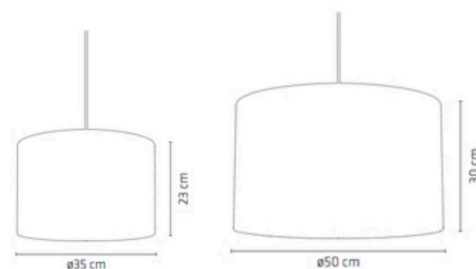

PROJECT	
TYPE	
NOTES	

PASO SUSPENSION

SUSPENSION

BY DARO

PRODUCT NAME	Paso Suspension	CATEGORY	Suspension
DESIGNER	Thomas Daro	MATERIAL	Metal Textile
MANUFACTURER	Daro	LIGHT SOURCE	60W - E27 - 240V
PRODUCT CODE	<p>Ø 35:</p> <p>59-R110P3513 (P1, Black/Black)</p> <p>59-U110P35145 (P1 UNI, Deep Purple-Red Cord)</p> <p>59-U110P3522 (P1 UNI, White-White Cord)</p> <p>59-U110P35516 (P1 UNI, Red-Green Cord)</p> <p>59-U110P35914 (P1 UNI, Yellow-Purple Cord)</p> <p>59-U110P3593 (P1 UNI, Yellow-Black Cord)</p> <p>Ø 50:</p> <p>59-R110P5013 (P1, Black/Black)</p> <p>59-U110P5022 (P1 UNI, White-White Cord)</p> <p>59-U110P5025 (P1 UNI, White-Red Cord)</p> <p>59-U110P5053 (P1 UNI, Red-Black Cord)</p> <p>59-U110P5072 (P1 UNI, Grey Linen-White Cord)</p> <p>59-U110P5073 (P1 UNI, Grey Linen-Black Cord)</p> <p>59-U110P50862 (P1 UNI, Blue-White Cord)</p>	FINISHES	<p>Black Purple</p> <p>Grey Linen Red</p> <p>Blue Yellow</p> <p>White</p>
DIMMABLE	Dependant on bulb	DIMENSIONS	<p>Ø 35 x 23 (H) cm</p> <p>Ø 50 x 30 (H) cm</p>
		DIMMABLE	Dependant on bulb
		IP	20
		ORIGIN	Denmark
		WARRANTY	2 Years