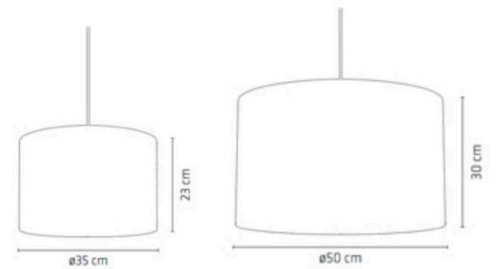

PROJECT	
TYPE	
NOTES	

PASO SUSPENSION

SUSPENSION

BY DARO

PRODUCT NAME	Paso Suspension	CATEGORY	Suspension
DESIGNER	Thomas Daro	MATERIAL	Metal Textile
MANUFACTURER	Daro	LIGHT SOURCE	60W - E27 - 240V
PRODUCT CODE	<p>Ø 35:</p> <p>59-R110P3513 (P1, Black/Black)</p> <p>59-U110P35145 (P1 UNI, Deep Purple-Red Cord)</p> <p>59-U110P3522 (P1 UNI, White-White Cord)</p> <p>59-U110P35516 (P1 UNI, Red-Green Cord)</p> <p>59-U110P35914 (P1 UNI, Yellow-Purple Cord)</p> <p>59-U110P3593 (P1 UNI, Yellow-Black Cord)</p> <p>Ø 50:</p> <p>59-R110P5013 (P1, Black/Black)</p> <p>59-U110P5022 (P1 UNI, White-White Cord)</p> <p>59-U110P5025 (P1 UNI, White-Red Cord)</p> <p>59-U110P5053 (P1 UNI, Red-Black Cord)</p> <p>59-U110P5072 (P1 UNI, Grey Linen-White Cord)</p> <p>59-U110P5073 (P1 UNI, Grey Linen-Black Cord)</p> <p>59-U110P50862 (P1 UNI, Blue-White Cord)</p>	FINISHES	<p>Black Purple</p> <p>Grey Linen Red</p> <p>Blue Yellow</p> <p>White</p>
DIMMABLE	Dependant on bulb	DIMENSIONS	<p>Ø 35 x 23 (H) cm</p> <p>Ø 50 x 30 (H) cm</p>
		DIMMABLE	Dependant on bulb
		IP	20
		ORIGIN	Denmark
		WARRANTY	2 Years