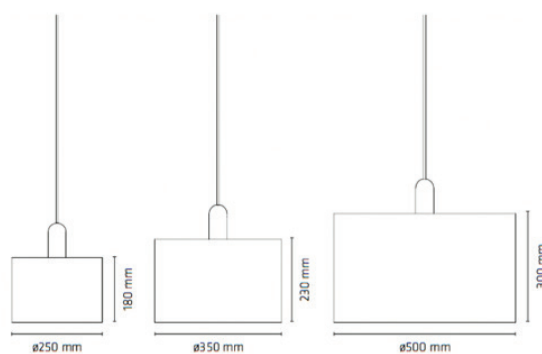

PROJECT	
TYPE	
NOTES	

PASO WOOD SUSPENSION SUSPENSION

BY DARO

PRODUCT NAME	Paso Wood Suspension	LIGHT SOURCE	E27 60W
DESIGNER	Says Who	FINISHES	Black-Black / Grey Linen-Black / White-Black
MANUFACTURER	Daro	DIMENSIONS	Ø 250 x 180 (H) mm Ø 350 x 230 (H) mm Ø 500 x 300 (H) mm
PRODUCT CODE	<p>Ø 250: 59-R112P257033 (Oak/Black-Black Cord) 59-U112P257073 (Oak/Grey Linen-Black Cord) 59-U112T257023 (Oak/White-Black Cord)</p> <p>Ø 350: 59-R112P307033 (Oak/Black-Black Cord) 59-U112P307073 (Oak/Grey Linen-Black Cord) 59-U112P307023 (Oak/White-Black Cord)</p> <p>Ø 500: 59-R112P507033 (Oak/Black-Black Cord) 59-U112P507073 (Oak/Grey Linen-Black Cord) 59-U112P507023 (Oak/White-Black Cord)</p>	IP	20
CATEGORY	Suspension	DIMMABLE	Dependant on bulb
MATERIAL	Wood Fabric	ORIGIN	Denmark
		WARRANTY	2 Years