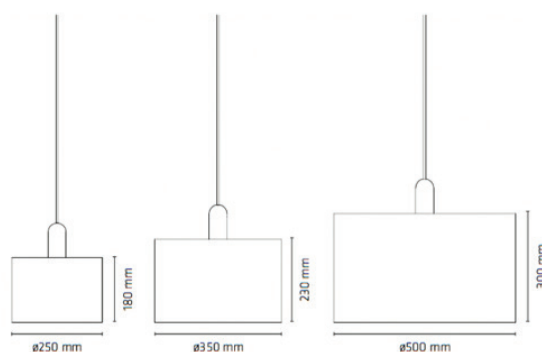

## PASO WOOD SUSPENSION     SUSPENSION

BY DARO

<b>PRODUCT NAME</b>	Paso Wood Suspension	<b>LIGHT SOURCE</b>	E27 60W
<b>DESIGNER</b>	Says Who	<b>FINISHES</b>	Black-Black / Grey Linen-Black / White-Black
<b>MANUFACTURER</b>	Daro	<b>DIMENSIONS</b>	Ø 250 x 180 (H) mm Ø 350 x 230 (H) mm Ø 500 x 300 (H) mm
<b>PRODUCT CODE</b>	<p>Ø 250: 59-R112P257033 (Oak/Black-Black Cord) 59-U112P257073 (Oak/Grey Linen-Black Cord) 59-U112T257023 (Oak/White-Black Cord)</p> <p>Ø 350: 59-R112P307033 (Oak/Black-Black Cord) 59-U112P307073 (Oak/Grey Linen-Black Cord) 59-U112P307023 (Oak/White-Black Cord)</p> <p>Ø 500: 59-R112P507033 (Oak/Black-Black Cord) 59-U112P507073 (Oak/Grey Linen-Black Cord) 59-U112P507023 (Oak/White-Black Cord)</p>	<b>IP</b>	20
<b>CATEGORY</b>	Suspension	<b>ORIGIN</b>	Denmark
<b>MATERIAL</b>	Wood   Fabric	<b>WARRANTY</b>	2 Years