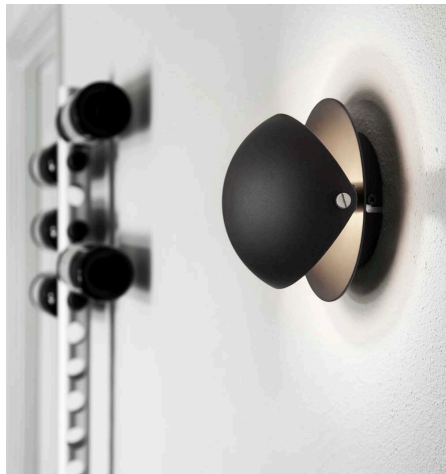

PROJECT	
TYPE	
NOTES	

GISARIO

WALL

BY DARO

PRODUCT NAME	Gisario
DESIGNER	Kjeld Darø
MANUFACTURER	Daro
PRODUCT CODE	59-R681V12 (Matt White) 59-R681V13 (Matt Black) 59-R681V4 (Satin Chrome)
CATEGORY	Wall
MATERIAL	Solid Metal
DIMMABLE	Dependant on bulb

LIGHT SOURCE	LED 2.6W G9
DIMENSIONS	Ø 15 x 10 (D) cm
IP	20
FINISHES	Matt White Matt Black Satin Chrome
ORIGIN	Denmark
WARRANTY	2 Years