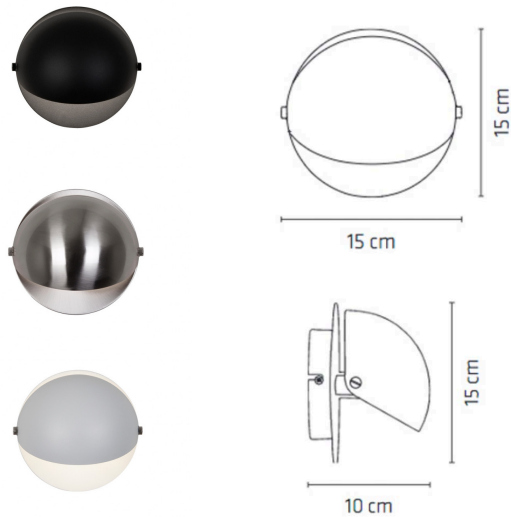

PROJECT	
TYPE	
NOTES	

GISARIO

WALL

BY DARO

PRODUCT NAME	Gisario
DESIGNER	Kjeld Darø
MANUFACTURER	Daro
PRODUCT CODE	59-R681V12 (Matt White) 59-R681V13 (Matt Black) 59-R681V4 (Satin Chrome)
CATEGORY	Wall
MATERIAL	Solid Metal
DIMMABLE	Dependant on bulb

LIGHT SOURCE	LED 2.6W G9
DIMENSIONS	Ø 15 x 10 (D) cm
IP	20
FINISHES	Matt White Matt Black Satin Chrome
ORIGIN	Denmark
WARRANTY	2 Years