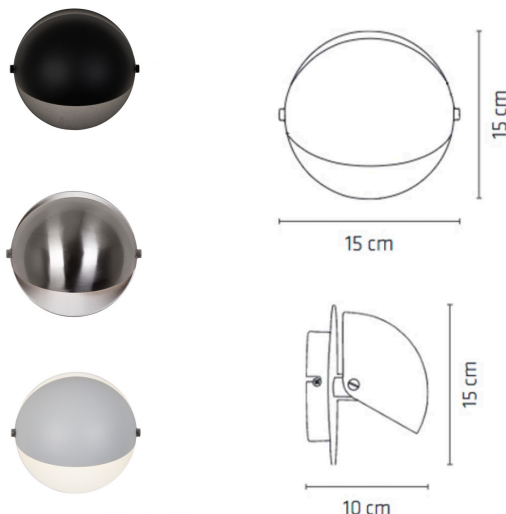

## GISARIO

WALL

BY DARO

<b>PRODUCT NAME</b>	Gisario
<b>DESIGNER</b>	Kjeld Darø
<b>MANUFACTURER</b>	Daro
<b>PRODUCT CODE</b>	59-R681V12 / 59-R681V13 / 59-R681V4
<b>CATEGORY</b>	Wall
<b>MATERIAL</b>	Solid Metal

<b>LIGHT SOURCE</b>	LED 2.6W G9
<b>FINISHES</b>	Matt White / Matt Black / Satin Chrome
<b>DIMENSIONS</b>	Ø 15 x 10 (D) cm
<b>IP</b>	20
<b>ORIGIN</b>	Denmark
<b>WARRANTY</b>	2 Years