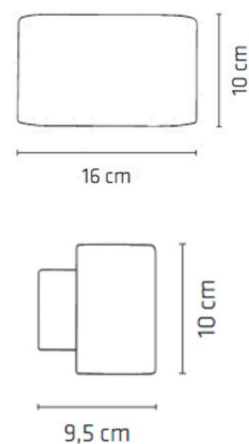

PROJECT	
TYPE	
NOTES	

FIORA

WALL

BY DARO

PRODUCT NAME	Flora
DESIGNER	Thomas Daro
MANUFACTURER	Daro
PRODUCT CODE	59-R103V2 / 59-R103V3
CATEGORY	Wall
MATERIAL	Aluminium

LIGHT SOURCE	LED 2.5W G9
FINISHES	Matt White / Matt Black
DIMENSIONS	(w) 16 x (h) 10 x (d) 9.5 cm
IP	20
ORIGIN	Denmark
WARRANTY	2 Years