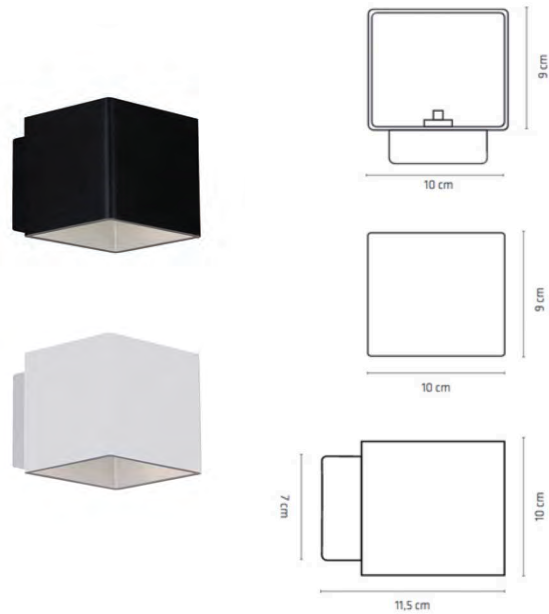

## COSTA

WALL

BY DARO

<b>PRODUCT NAME</b>	Costa
<b>DESIGNER</b>	Thomas Daro
<b>MANUFACTURER</b>	Daro
<b>PRODUCT CODE</b>	59-D88V102 (Matt White) 59-D88V103 (Matt Black)
<b>CATEGORY</b>	Wall
<b>MATERIAL</b>	Aluminium   Metal
<b>DIMMABLE</b>	Dependant on bulb

<b>LIGHT SOURCE</b>	30W G9
<b>FINISHES</b>	Matt White Matt Black
<b>DIMENSIONS</b>	9 (H) x 10 (W) x 11.5 (D) cm
<b>IP</b>	20
<b>ORIGIN</b>	Denmark
<b>WARRANTY</b>	2 Years