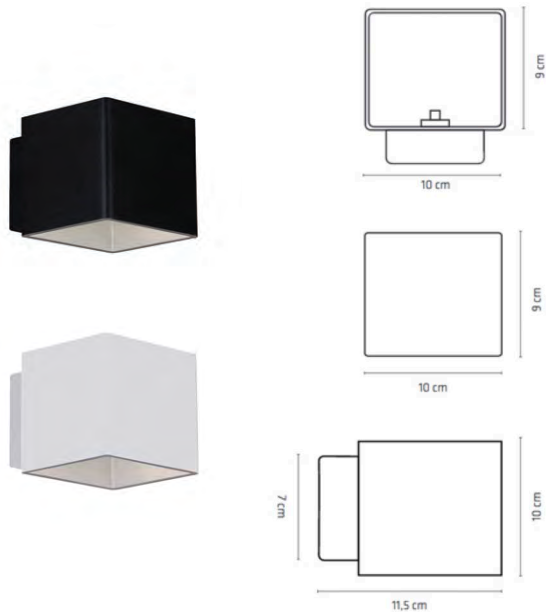

## COSTA

WALL

BY DARO

<b>PRODUCT NAME</b>	Costa
<b>DESIGNER</b>	Thomas Daro
<b>MANUFACTURER</b>	Daro
<b>PRODUCT CODE</b>	59-D88V102 (Matt White) 59-D88V103 (Matt Black)
<b>CATEGORY</b>	Wall
<b>MATERIAL</b>	Aluminium   Metal
<b>DIMMABLE</b>	Dependant on bulb

<b>LIGHT SOURCE</b>	30W G9
<b>FINISHES</b>	Matt White Matt Black
<b>DIMENSIONS</b>	9 (H) x 10 (W) x 11.5 (D) cm
<b>IP</b>	20
<b>ORIGIN</b>	Denmark
<b>WARRANTY</b>	2 Years

<b>PROJECT</b>	
<b>TYPE</b>	
<b>NOTES</b>	