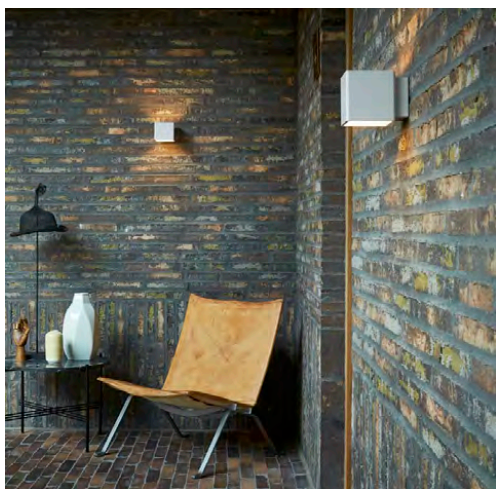

## COSTA

WALL

BY DARO

<b>PRODUCT NAME</b>	Costa
<b>DESIGNER</b>	Thomas Daro
<b>MANUFACTURER</b>	Daro
<b>PRODUCT CODE</b>	59-D88V102 (Matt White) 59-D88V103 (Matt Black)
<b>CATEGORY</b>	Wall
<b>MATERIAL</b>	Aluminium   Metal
<b>DIMMABLE</b>	Dependant on bulb

<b>LIGHT SOURCE</b>	30W G9
<b>FINISHES</b>	Matt White Matt Black
<b>DIMENSIONS</b>	9 (H) x 10 (W) x 11.5 (D) cm
<b>IP</b>	20
<b>ORIGIN</b>	Denmark
<b>WARRANTY</b>	2 Years

<b>PROJECT</b>	
<b>TYPE</b>	
<b>NOTES</b>	