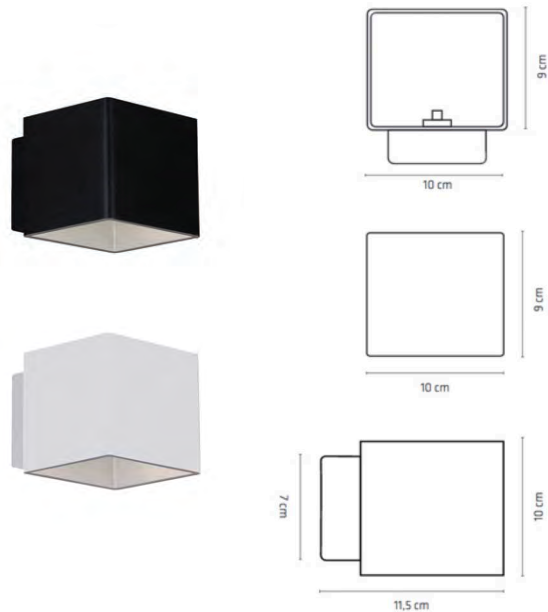

COSTA

WALL

BY DARO

PRODUCT NAME	Costa
DESIGNER	Thomas Daro
MANUFACTURER	Daro
PRODUCT CODE	59-D88V102 / 59-D88V103
CATEGORY	Wall
MATERIAL	Aluminium Metal

LIGHT SOURCE	30W G9
FINISHES	Matt White / Matt Black
DIMENSIONS	9 (H) x 10 (W) x 11.5 (D) cm
IP	20
ORIGIN	Denmark
WARRANTY	2 Years