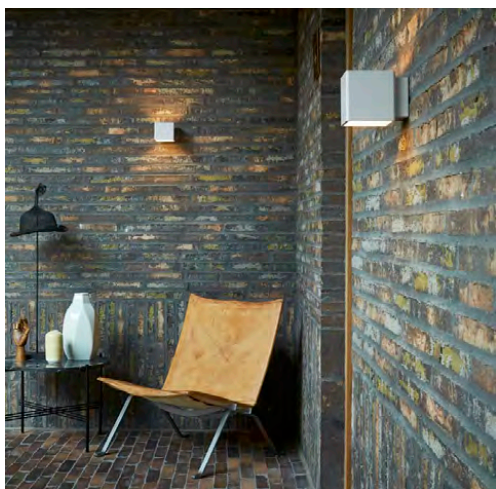

COSTA

WALL

BY DARO

PRODUCT NAME	Costa
DESIGNER	Thomas Daro
MANUFACTURER	Daro
PRODUCT CODE	59-D88V102 / 59-D88V103
CATEGORY	Wall
MATERIAL	Aluminium Metal

LIGHT SOURCE	30W G9
FINISHES	Matt White / Matt Black
DIMENSIONS	9 (H) x 10 (W) x 11.5 (D) cm
IP	20
ORIGIN	Denmark
WARRANTY	2 Years