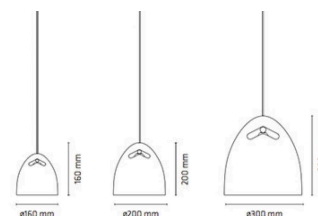

PROJECT	
TYPE	
NOTES	

BELL+

SUSPENSION

BY DARO

PRODUCT NAME	Bell+
DESIGNER	Thomas Holst Madsen
MANUFACTURER	Daro
PRODUCT CODE	<table border="0"> <tr> <td>Oak Wood Rod:</td> <td>Aluminium Rod:</td> </tr> <tr> <td>Ø 16:</td> <td>Ø 16:</td> </tr> <tr> <td>59-D10P116702 (White)</td> <td>59-U10P116702 (White)</td> </tr> <tr> <td>59-D10P116703 (Black)</td> <td>59-U10P116703 (Black)</td> </tr> <tr> <td>Ø 20:</td> <td>Ø 20:</td> </tr> <tr> <td>59-D10P120702 (White)</td> <td>59-U10P12072 (White)</td> </tr> <tr> <td>59-D10P120703 (Black)</td> <td>59-U10P12073 (Black)</td> </tr> <tr> <td>Ø 30:</td> <td>Ø 30:</td> </tr> <tr> <td>59-D10P130702 (White)</td> <td>59-U10P13072 (White)</td> </tr> <tr> <td>59-D10P130703 (Black)</td> <td>59-U10P13073 (Black)</td> </tr> <tr> <td>Ø 70:</td> <td>Ø 70:</td> </tr> <tr> <td>59-D10P170702 (White)</td> <td>59-U10P17072 (White)</td> </tr> <tr> <td>59-D10P170703 (Black)</td> <td>59-U10P17073 (Black)</td> </tr> </table>
CATEGORY	Suspension
MATERIAL	Aluminium | Oak Wood Aluminium | Aluminium

LIGHT SOURCE	G9: Ø 16 E27: Ø 20, Ø 30, Ø 70
FINISHES	White | Black
DIMENSIONS	Ø 16 x 16 (H) cm Ø 20 x 20 (H) cm Ø 30 x 30 (H) cm Ø 70 x 70 (H) cm
DIMMABLE	Dependant on bulb
IP	20
ORIGIN	Denmark
WARRANTY	2 Years