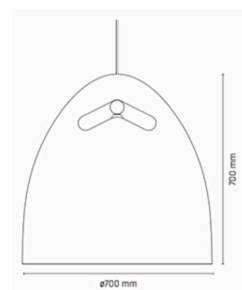

PROJECT	
TYPE	
NOTES	

BELL+

SUSPENSION

BY DARO

PRODUCT NAME	Bell+
DESIGNER	Thomas Holst Madsen
MANUFACTURER	Daro
PRODUCT CODE	<table border="0"> <tr> <td>Oak Wood Rod:</td> <td>Aluminium Rod:</td> </tr> <tr> <td>Ø 16:</td> <td>Ø 16:</td> </tr> <tr> <td>59-D10P116702 (White)</td> <td>59-U10P116702 (White)</td> </tr> <tr> <td>59-D10P116703 (Black)</td> <td>59-U10P116703 (Black)</td> </tr> <tr> <td>Ø 20:</td> <td>Ø 20:</td> </tr> <tr> <td>59-D10P120702 (White)</td> <td>59-U10P12072 (White)</td> </tr> <tr> <td>59-D10P120703 (Black)</td> <td>59-U10P12073 (Black)</td> </tr> <tr> <td>Ø 30:</td> <td>Ø 30:</td> </tr> <tr> <td>59-D10P130702 (White)</td> <td>59-U10P13072 (White)</td> </tr> <tr> <td>59-D10P130703 (Black)</td> <td>59-U10P13073 (Black)</td> </tr> <tr> <td>Ø 70:</td> <td>Ø 70:</td> </tr> <tr> <td>59-D10P170702 (White)</td> <td>59-U10P17072 (White)</td> </tr> <tr> <td>59-D10P170703 (Black)</td> <td>59-U10P17073 (Black)</td> </tr> </table>
CATEGORY	Suspension
MATERIAL	Aluminium | Oak Wood Aluminium | Aluminium

LIGHT SOURCE	G9: Ø 16 E27: Ø 20, Ø 30, Ø 70
FINISHES	White | Black
DIMENSIONS	Ø 16 x 16 (H) cm Ø 20 x 20 (H) cm Ø 30 x 30 (H) cm Ø 70 x 70 (H) cm
DIMMABLE	Dependant on bulb
IP	20
ORIGIN	Denmark
WARRANTY	2 Years