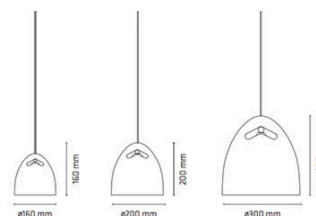

PROJECT	
TYPE	
NOTES	

BELL+

SUSPENSION

BY DARO

PRODUCT NAME	Bell+
DESIGNER	Thomas Holst Madsen
MANUFACTURER	Daro
PRODUCT CODE	<table border="0"> <tr> <td>Oak Wood Rod:</td> <td>Aluminium Rod:</td> </tr> <tr> <td>Ø 16:</td> <td>Ø 16:</td> </tr> <tr> <td>59-D10P116702 (White)</td> <td>59-U10P116702 (White)</td> </tr> <tr> <td>59-D10P116703 (Black)</td> <td>59-U10P116703 (Black)</td> </tr> <tr> <td>Ø 20:</td> <td>Ø 20:</td> </tr> <tr> <td>59-D10P120702 (White)</td> <td>59-U10P12072 (White)</td> </tr> <tr> <td>59-D10P120703 (Black)</td> <td>59-U10P12073 (Black)</td> </tr> <tr> <td>Ø 30:</td> <td>Ø 30:</td> </tr> <tr> <td>59-D10P130702 (White)</td> <td>59-U10P13072 (White)</td> </tr> <tr> <td>59-D10P130703 (Black)</td> <td>59-U10P13073 (Black)</td> </tr> <tr> <td>Ø 70:</td> <td>Ø 70:</td> </tr> <tr> <td>59-D10P170702 (White)</td> <td>59-U10P17072 (White)</td> </tr> <tr> <td>59-D10P170703 (Black)</td> <td>59-U10P17073 (Black)</td> </tr> </table>
CATEGORY	Suspension
MATERIAL	Aluminium | Oak Wood Aluminium | Aluminium

LIGHT SOURCE	G9: Ø 16 E27: Ø 20, Ø 30, Ø 70
FINISHES	White | Black
DIMENSIONS	Ø 16 x 16 (H) cm Ø 20 x 20 (H) cm Ø 30 x 30 (H) cm Ø 70 x 70 (H) cm
DIMMABLE	Dependant on bulb
IP	20
ORIGIN	Denmark
WARRANTY	2 Years