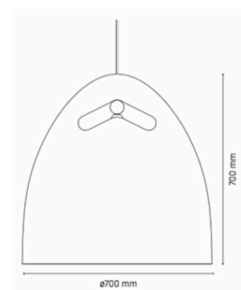

PROJECT	
TYPE	
NOTES	

BELL+

SUSPENSION

BY DARO

PRODUCT NAME	Bell+
DESIGNER	Thomas Holst Madsen
MANUFACTURER	Daro
PRODUCT CODE	<table border="0"> <tr> <td>Oak Wood Rod:</td> <td>Aluminium Rod:</td> </tr> <tr> <td>Ø 16:</td> <td>Ø 16:</td> </tr> <tr> <td>59-D10P116702 (White)</td> <td>59-U10P116702 (White)</td> </tr> <tr> <td>59-D10P116703 (Black)</td> <td>59-U10P116703 (Black)</td> </tr> <tr> <td>Ø 20:</td> <td>Ø 20:</td> </tr> <tr> <td>59-D10P120702 (White)</td> <td>59-U10P12072 (White)</td> </tr> <tr> <td>59-D10P120703 (Black)</td> <td>59-U10P12073 (Black)</td> </tr> <tr> <td>Ø 30:</td> <td>Ø 30:</td> </tr> <tr> <td>59-D10P130702 (White)</td> <td>59-U10P13072 (White)</td> </tr> <tr> <td>59-D10P130703 (Black)</td> <td>59-U10P13073 (Black)</td> </tr> <tr> <td>Ø 70:</td> <td>Ø 70:</td> </tr> <tr> <td>59-D10P170702 (White)</td> <td>59-U10P17072 (White)</td> </tr> <tr> <td>59-D10P170703 (Black)</td> <td>59-U10P17073 (Black)</td> </tr> </table>
CATEGORY	Suspension
MATERIAL	Aluminium | Oak Wood Aluminium | Aluminium

LIGHT SOURCE	G9: Ø 16 E27: Ø 20, Ø 30, Ø 70
FINISHES	White | Black
DIMENSIONS	Ø 16 x 16 (H) cm Ø 20 x 20 (H) cm Ø 30 x 30 (H) cm Ø 70 x 70 (H) cm
DIMMABLE	Dependant on bulb
IP	20
ORIGIN	Denmark
WARRANTY	2 Years