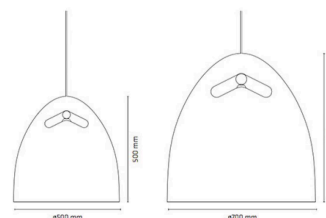

PROJECT	
TYPE	
NOTES	

BELL+

SUSPENSION

BY DARO

PRODUCT NAME	Bell+
DESIGNER	Thomas Holst Madsen
MANUFACTURER	Daro
PRODUCT CODE	<table border="0"> <tr> <td>Oak Wood Rod:</td> <td>Aluminium Rod:</td> </tr> <tr> <td>Ø 16:</td> <td>Ø 16:</td> </tr> <tr> <td>59-D10P116702 (White)</td> <td>59-U10P116702 (White)</td> </tr> <tr> <td>59-D10P116703 (Black)</td> <td>59-U10P116703 (Black)</td> </tr> <tr> <td>Ø 20:</td> <td>Ø 20:</td> </tr> <tr> <td>59-D10P120702 (White)</td> <td>59-U10P12072 (White)</td> </tr> <tr> <td>59-D10P120703 (Black)</td> <td>59-U10P12073 (Black)</td> </tr> <tr> <td>Ø 30:</td> <td>Ø 30:</td> </tr> <tr> <td>59-D10P130702 (White)</td> <td>59-U10P13072 (White)</td> </tr> <tr> <td>59-D10P130703 (Black)</td> <td>59-U10P13073 (Black)</td> </tr> <tr> <td>Ø 50:</td> <td>Ø 50:</td> </tr> <tr> <td>59-D10P150702 (White)</td> <td>59-U10P15072 (White)</td> </tr> <tr> <td>59-D10P150703 (Black)</td> <td>59-U10P15073 (Black)</td> </tr> <tr> <td>Ø 70:</td> <td>Ø 70:</td> </tr> <tr> <td>59-D10P170702 (White)</td> <td>59-U10P17072 (White)</td> </tr> <tr> <td>59-D10P170703 (Black)</td> <td>59-U10P17073 (Black)</td> </tr> </table>
CATEGORY	Suspension
MATERIAL	Aluminium | Oak Wood Aluminium | Aluminium

LIGHT SOURCE	G9: Ø 16 E27: Ø 20, Ø 30, Ø 50, Ø 70
FINISHES	White | Black
DIMENSIONS	Ø 16 x h 16 cm Ø 20 x h 20 cm Ø 30 x h 30 cm Ø 50 x h 50 cm Ø 70 x h 70 cm
IP	20
ORIGIN	Denmark
WARRANTY	2 Years