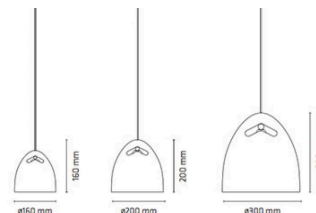

PROJECT	
TYPE	
NOTES	

BELL+

SUSPENSION

BY DARO

PRODUCT NAME	Bell+
DESIGNER	Thomas Holst Madsen
MANUFACTURER	Daro
PRODUCT CODE	<table border="0"> <tr> <td>Oak Wood Rod:</td> <td>Aluminium Rod:</td> </tr> <tr> <td>Ø 16:</td> <td>Ø 16:</td> </tr> <tr> <td>59-D10P116702 (White)</td> <td>59-U10P116702 (White)</td> </tr> <tr> <td>59-D10P116703 (Black)</td> <td>59-U10P116703 (Black)</td> </tr> <tr> <td>Ø 20:</td> <td>Ø 20:</td> </tr> <tr> <td>59-D10P120702 (White)</td> <td>59-U10P12072 (White)</td> </tr> <tr> <td>59-D10P120703 (Black)</td> <td>59-U10P12073 (Black)</td> </tr> <tr> <td>Ø 30:</td> <td>Ø 30:</td> </tr> <tr> <td>59-D10P130702 (White)</td> <td>59-U10P13072 (White)</td> </tr> <tr> <td>59-D10P130703 (Black)</td> <td>59-U10P13073 (Black)</td> </tr> <tr> <td>Ø 50:</td> <td>Ø 50:</td> </tr> <tr> <td>59-D10P150702 (White)</td> <td>59-U10P15072 (White)</td> </tr> <tr> <td>59-D10P150703 (Black)</td> <td>59-U10P15073 (Black)</td> </tr> <tr> <td>Ø 70:</td> <td>Ø 70:</td> </tr> <tr> <td>59-D10P170702 (White)</td> <td>59-U10P17072 (White)</td> </tr> <tr> <td>59-D10P170703 (Black)</td> <td>59-U10P17073 (Black)</td> </tr> </table>
CATEGORY	Suspension
MATERIAL	Aluminium | Oak Wood Aluminium | Aluminium

LIGHT SOURCE	G9: Ø 16 E27: Ø 20, Ø 30, Ø 50, Ø 70
FINISHES	White | Black
DIMENSIONS	Ø 16 x h 16 cm Ø 20 x h 20 cm Ø 30 x h 30 cm Ø 50 x h 50 cm Ø 70 x h 70 cm
IP	20
ORIGIN	Denmark
WARRANTY	2 Years