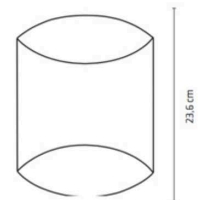

## ARCHOS

WALL

BY DARO

8,5 cm

16 cm

12 cm

12 cm

23.6 cm

18 cm

<b>PRODUCT NAME</b>	Archos
<b>DESIGNER</b>	Thomas Daro
<b>MANUFACTURER</b>	Daro
<b>PRODUCT CODE</b>	12: 59-R10V1122 (Matt White) 59-R10V1123 (Matt Black)  18: 59-R10V1182 (Matt White) 59-R10V1183 (Matt Black)
<b>CATEGORY</b>	Wall
<b>MATERIAL</b>	Aluminium
<b>DIMMABLE</b>	Dependant on bulb

<b>LIGHT SOURCE</b>	LED 33W G9
<b>FINISHES</b>	Matt Black Matt White
<b>DIMENSIONS</b>	(w) 12 x (h) 16 x (d) 8.5cm (w) 18 x (h) 23.6 (d) 12cm
<b>IP</b>	20
<b>ORIGIN</b>	Denmark
<b>WARRANTY</b>	2 Years