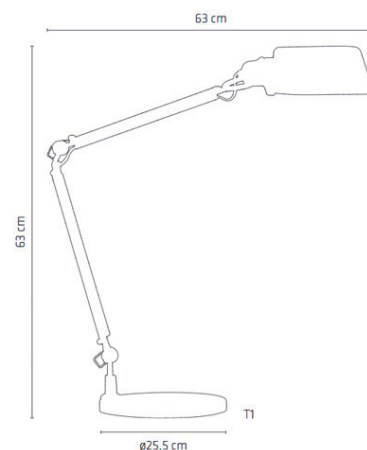

## ARCHITECT T1

TABLE

BY DARO

<b>PRODUCT NAME</b>	Architect T1
<b>DESIGNER</b>	Thomas Daro
<b>MANUFACTURER</b>	Daro
<b>PRODUCT CODE</b>	59-R119B17
<b>CATEGORY</b>	Table
<b>MATERIAL</b>	Aluminium

<b>LIGHT SOURCE</b>	LED 4W E27
<b>FINISHES</b>	Aluminium
<b>DIMENSIONS</b>	Ø 25,5 x (h) 63 x (d) 63 cm
<b>IP</b>	20
<b>ORIGIN</b>	Denmark
<b>WARRANTY</b>	2 Years