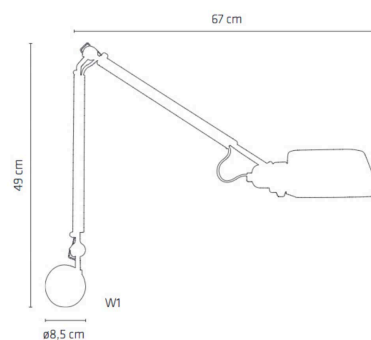

PROJECT	
TYPE	
NOTES	

ARCHITECT W1

WALL

BY DARO

PRODUCT NAME	Architect W1
DESIGNER	Thomas Daro
MANUFACTURER	Daro
PRODUCT CODE	59-R119V17
CATEGORY	Wall
MATERIAL	Aluminium

LIGHT SOURCE	LED 4W E27
FINISHES	Aluminium
DIMENSIONS	Ø 8.5 x (h) 49 x (d) 67 cm
IP	20
ORIGIN	Denmark
WARRANTY	2 Years