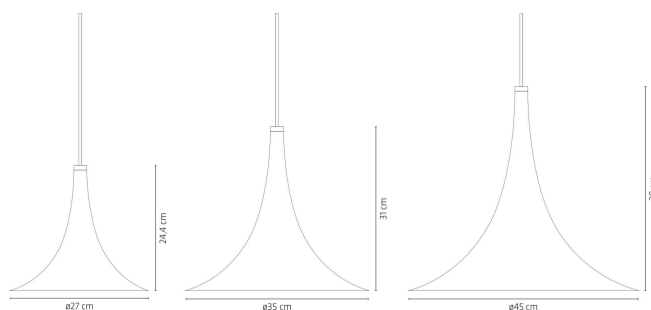

## TRION P1

**SUSPENSION**

BY DARO

<b>PRODUCT NAME</b>	Trion P1
<b>DESIGNER</b>	Thomas Daro
<b>MANUFACTURER</b>	Daro
<b>PRODUCT CODE</b>	<p>Ø 27:</p> <p>59-D120P227110 (Brass/Dark Sand)  59-D120P27113 (Brass/Storm Grey)  59-D120P2712 (Brass/White)  59-D120P2713 (Brass/Black)</p> <p>Ø 35:</p> <p>59-D120P35110 (Brass/Dark Sand)  59-D120P35113 (Brass/Storm Grey)  59-D120P3512 (Brass/White)  59D120P3513 (Brass/Black)</p> <p>Ø 45:</p> <p>59-D120P45110 (Brass/Dark Sand)  59-D120P45113 (Brass/Storm Grey)  59-D120P4512 (Brass/White)  59-D120P4513 (Brass/Black)</p>
<b>CATEGORY</b>	Suspension

<b>MATERIAL</b>	Aluminium Shade
<b>LIGHT SOURCE</b>	E27 LED
<b>FINISHES</b>	Black      Dark Sand White      Storm Grey
<b>DIMENSIONS</b>	Ø 27 x 24.5 (H) cm Ø 35 x 31 (H) cm Ø 45 x 40 (H) cm
<b>DIMMABLE</b>	Dependant on bulb
<b>IP</b>	20
<b>ORIGIN</b>	Denmark
<b>WARRANTY</b>	2 Years