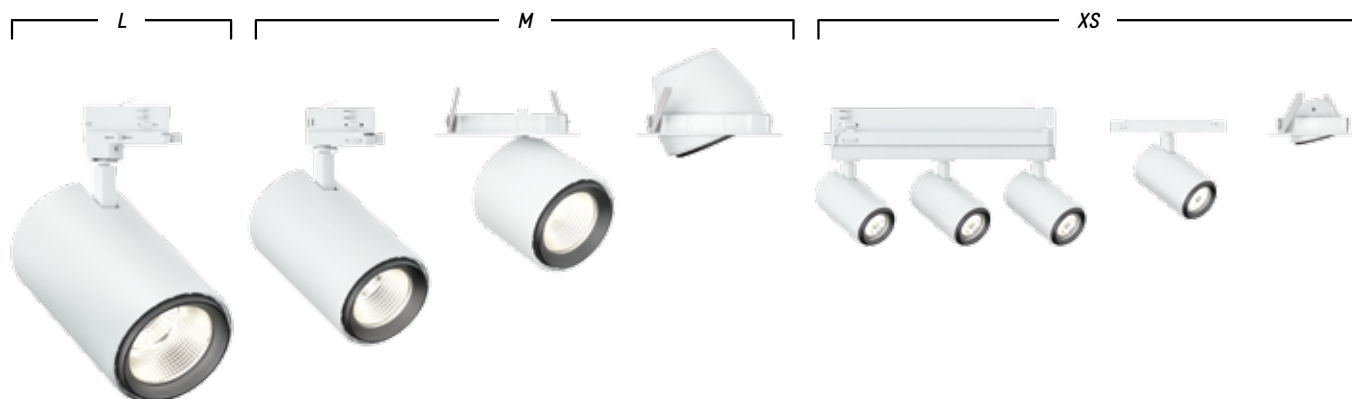

Coray-Familie
Model sizes
at a glance

Coray
The new product family
in the accustomed
Ansorg quality

The new product family, Coray, provides uniquely flexible lighting solutions and brilliant light settings in minimalist design. It gives lighting planners, architects and retailers untold freedom – for planning and creating atmospheres.