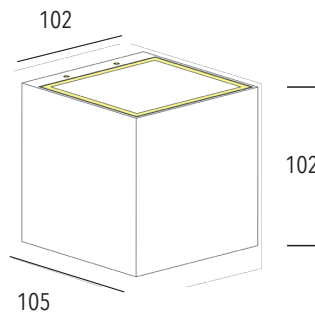

PROJECT:	<input type="text"/>
TYPE:	<input type="text"/>
NOTES:	<input type="text"/>

CUBIX SQUARE

The sleek, minimal, geometric design of the CUBIX SQUARE wall light is equally suited for indoor and outdoor space

- > High-grade aluminium housing; resists corrosion from moisture and salt.
- > IP 65; suitable for outdoor application
- > Two directional light output
- > Available in three finishes

Dimensions (mm)

General Specifications