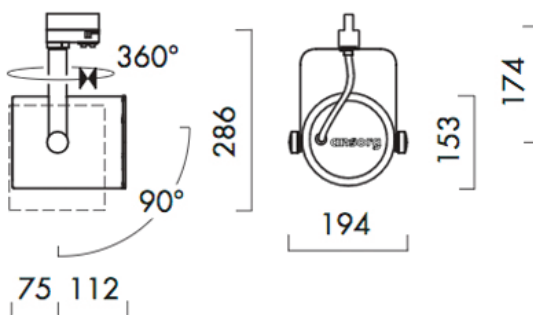

PROJECT	
TYPE	
NOTES	

TECNO TBL

ARCHITECTURAL / CEILING

BY ANSORG

PRODUCT NAME	Tecno TBL
DESIGNER	Ansorg
MANUFACTURER	Ansorg
PRODUCT CODE	Upon Request
CATEGORY	Ceiling / Architectural
LIGHT SOURCE	LED 30W or 40W
LUMENS	3000 lm (30W) 4000 lm (40W)

DIMMABLE	No
IP	20
DIMENSIONS	286 (H) x 187 (W) mm
FINISHES	White Black Silver
ORIGIN	Germany
WARRANTY	1 Year