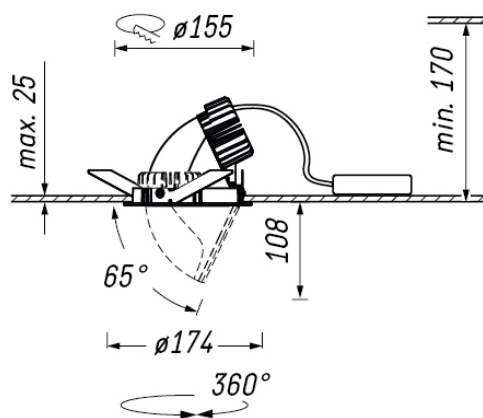

PROJECT	
TYPE	
NOTES	

PUNTA PMR

CEILING/ARCHITECTURAL

BY ANSORG

PRODUCT NAME	Punta PMR
DESIGNER	Ansorg
MANUFACTURER	Ansorg
PRODUCT CODE	Upon Request
CATEGORY	Ceiling / Architectural
LIGHT SOURCE	26W 30W 34W 40W
DIMMABLE	No

COLOUR DEVIATION	SDCM \leq 3
IP	20
DIMENSIONS	See line drawing
CONNECTION DATA	220-240 V, 50/60 Hz (110-277 V on request)
FINISHES	White Anthracite
ORIGIN	Germany
WARRANTY	1 Year