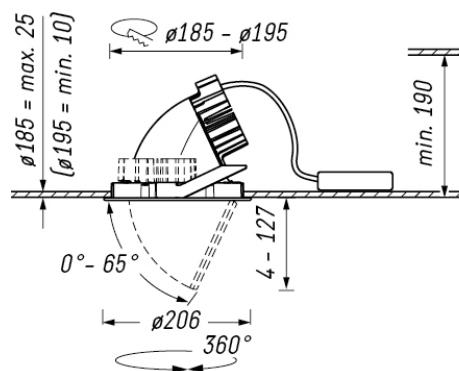

PROJECT	
TYPE	
NOTES	

PUNTA PLR

CEILING/ARCHITECTURAL

BY ANSORG

PRODUCT NAME	Punta PLR
DESIGNER	Ansorg
MANUFACTURER	Ansorg
PRODUCT CODE	Upon Request
CATEGORY	Ceiling / Architectural
LIGHT SOURCE	34W 40W 46W
DIMMABLE	No

COLOUR DEVIATION	SDCM ≤ 3
IP	20
DIMENSIONS	See line drawing
CONNECTION DATA	220-240 V, 50/60 Hz (<i>110-277 V on request</i>)
FINISHES	White Anthracite
ORIGIN	Germany
WARRANTY	1 Year