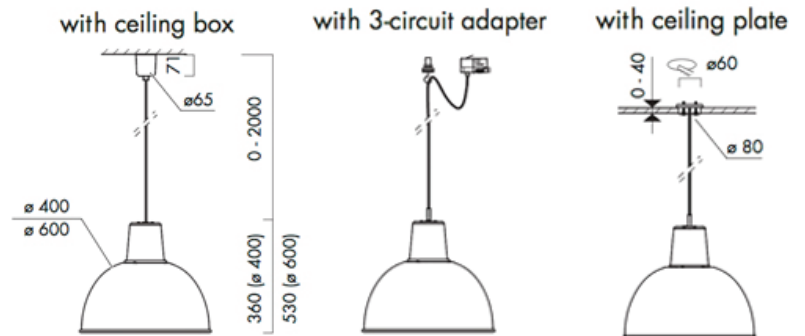

radiantlighting

PROJECT	
TYPE	
NOTES	

MONA MIL

ARCHITECTURAL

BY ANSORG

PRODUCT NAME	Mona MIL	DIMMABLE	No
DESIGNER	Ansorg	IP	20
MANUFACTURER	Ansorg	DIMENSIONS	ø 400 x 360 (H) + 2000 cable mm ø 600 x 530 (H) + 2000 cable mm
PRODUCT CODE	Upon Request	FINISHES	Black White Grey Red Green
CATEGORY	Architectural	ORIGIN	Germany
LIGHT SOURCE	LED 22W, 30W or 40W	WARRANTY	1 Year
LUMENS	2000 lm (22W) 3000 lm (30W) 4000 lm (40W)		