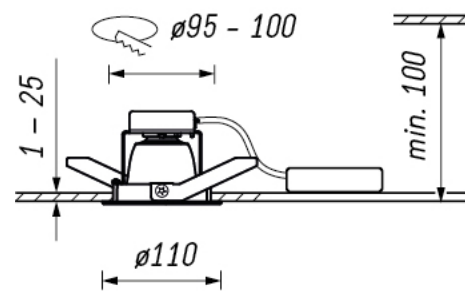

PROJECT	
TYPE	
NOTES	

MAXX MXD

CEILING/ARCHITECTURAL

BY ANSORG

PRODUCT NAME	Maxx MXD
DESIGNER	Ansorg
MANUFACTURER	Ansorg
PRODUCT CODE	Upon Request
CATEGORY	Ceiling / Architectural
LIGHT SOURCE	15W | 19W
DIMMABLE	No

COLOUR DEVIATION	SDCM $\leq$ 3
IP	20
DIMENSIONS	See line drawing
CONNECTION DATA	220-240 V, 50/60 Hz (110-277 V on request)
FINISHES	White | Anthracite | Silver
ORIGIN	Germany
WARRANTY	1 Year