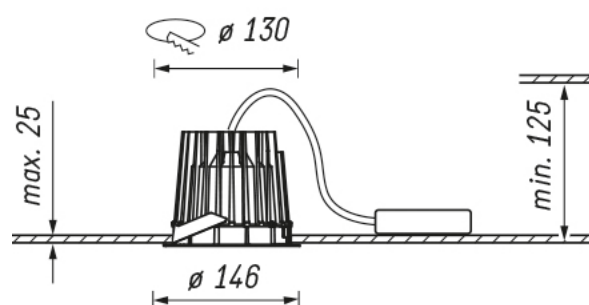

## MAXX MMD

CEILING/ARCHITECTURAL

BY ANSORG

<b>PRODUCT NAME</b>	Maxx MMD
<b>DESIGNER</b>	Ansorg
<b>MANUFACTURER</b>	Ansorg
<b>PRODUCT CODE</b>	Upon Request
<b>CATEGORY</b>	Ceiling / Architectural
<b>LIGHT SOURCE</b>	22W   26W   30W   34W   40W
<b>DIMMABLE</b>	No

<b>COLOUR DEVIATION</b>	SDCM $\leq$ 3
<b>IP</b>	20
<b>DIMENSIONS</b>	See line drawing
<b>CONNECTION DATA</b>	220-240 V, 50/60 Hz (110-277 V on request)
<b>FINISHES</b>	White   Anthracite   Silver
<b>ORIGIN</b>	Germany
<b>WARRANTY</b>	1 Year