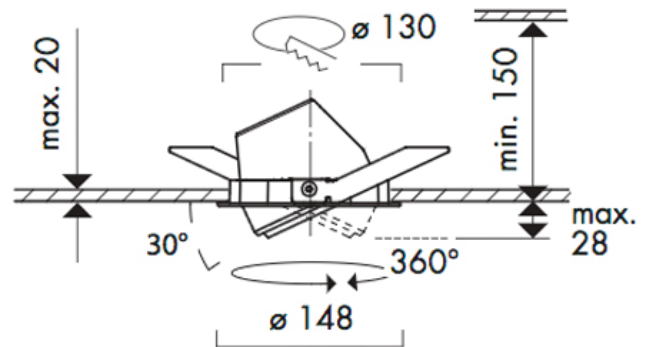

radiantlighting

CORAY CMR

ARCHITECTURAL

BY ANSORG

PROJECT	
TYPE	
NOTES	

PRODUCT NAME	Coray CMR
DESIGNER	Ansorg
MANUFACTURER	Ansorg
PRODUCT CODE	Upon Request
CATEGORY	Architectural
LIGHT SOURCE	LED 16W or 29W
LUMENS	2000 lm (19W) 3000 lm (29W)

DIMMABLE	No
IP	20
DIMENSIONS	See line drawing
FINISHES	White Silver Anthracite
ORIGIN	Germany
WARRANTY	1 Year