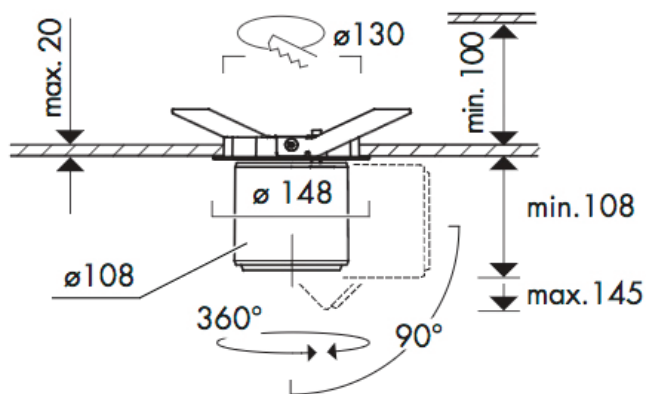

CORAY CMN

ARCHITECTURAL

BY ANSORG

PROJECT	
TYPE	
NOTES	

PRODUCT NAME	Coray CMN
DESIGNER	Ansorg
MANUFACTURER	Ansorg
PRODUCT CODE	Upon Request
CATEGORY	Architectural
LIGHT SOURCE	LED 16W or 29W
LUMENS	2000 lm (19W) 3000 lm (29W)

DIMMABLE	No
IP	20
DIMENSIONS	See line drawing
FINISHES	White Silver Anthracite
ORIGIN	Germany
WARRANTY	1 Year