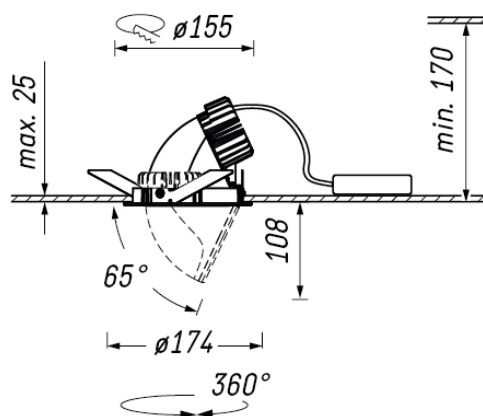

PROJECT	
TYPE	
NOTES	

PUNTA PMR

CEILING

BY ANSORG

PRODUCT NAME	Punta PMR
DESIGNER	Ansorg
MANUFACTURER	Ansorg
PRODUCT CODE	Upon Request
CATEGORY	Ceiling / Architectural
LIGHT SOURCE	26W 30W 34W 40W
DIMMABLE	No

COLOUR DEVIATION	SDCM \leq 3
IP	20
DIMENSIONS	See line drawing
CONNECTION DATA	220-240 V, 50/60 Hz (110-277 V on request)
FINISHES	White Anthracite
ORIGIN	Germany
WARRANTY	1 Year