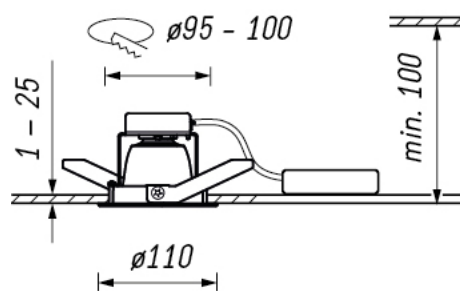

PROJECT	
TYPE	
NOTES	

MAXX MXD

CEILING

BY ANSORG

PRODUCT NAME	Maxx MXD
DESIGNER	Ansorg
MANUFACTURER	Ansorg
PRODUCT CODE	Upon Request
CATEGORY	Ceiling / Architectural
LIGHT SOURCE	15W 19W
DIMMABLE	No

COLOUR DEVIATION	SDCM \leq 3
IP	20
DIMENSIONS	See line drawing
CONNECTION DATA	220-240 V, 50/60 Hz (110-277 V on request)
FINISHES	White Anthracite Silver
ORIGIN	Germany
WARRANTY	1 Year