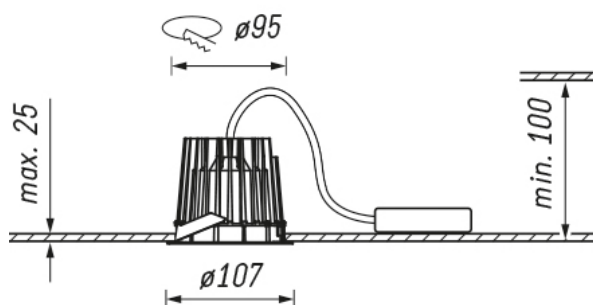

PROJECT	
TYPE	
NOTES	

MAXX MSD

CEILING

BY ANSORG

PRODUCT NAME	Maxx MSD
DESIGNER	Ansorg
MANUFACTURER	Ansorg
PRODUCT CODE	Upon Request
CATEGORY	Ceiling / Architectural
LIGHT SOURCE	15W 19W 23W 27W 31W
DIMMABLE	No

COLOUR DEVIATION	SDCM \leq 3
IP	20
DIMENSIONS	See line drawing
CONNECTION DATA	220-240 V, 50/60 Hz (110-277 V on request)
FINISHES	White Anthracite Silver
ORIGIN	Germany
WARRANTY	1 Year