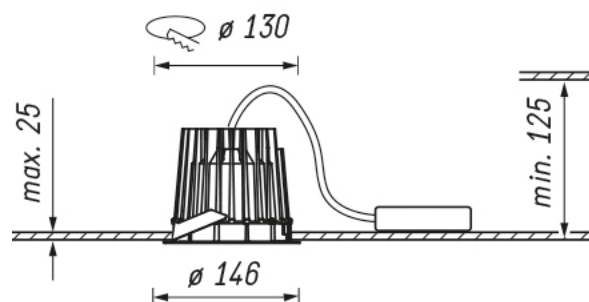

PROJECT	
TYPE	
NOTES	

MAXX MMD

CEILING

BY ANSORG

PRODUCT NAME	Maxx MMD
DESIGNER	Ansorg
MANUFACTURER	Ansorg
PRODUCT CODE	Upon Request
CATEGORY	Ceiling / Architectural
LIGHT SOURCE	22W 26W 30W 34W 40W
DIMMABLE	No

COLOUR DEVIATION	SDCM \leq 3
IP	20
DIMENSIONS	See line drawing
CONNECTION DATA	220-240 V, 50/60 Hz (110-277 V on request)
FINISHES	White Anthracite Silver
ORIGIN	Germany
WARRANTY	1 Year