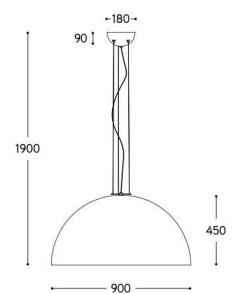

## SUSPENSION

<b>PROJECT</b>	
<b>TYPE</b>	
<b>NOTES</b>	

Interno argento  
Silver finish inside

Interno oro  
Gold finish inside

Interno bronzo  
Bronze finish inside

<b>PRODUCT NAME</b>	Moonlight
<b>DESIGNER</b>	Aldo Bernardi
<b>MANUFACTURER</b>	Aldo Bernardi
<b>PRODUCT CODE</b>	<p>Ø 500: 116-MOON1SF (Silver Internal) 116-MOON1GF (Gold Internal) 116-MOON1BF (Bronze Internal)</p> <p>Ø 720: 116-MOON2SF (Silver Internal) 116-MOON2GF (Gold Internal) 116-MOON2BF (Bronze Internal)</p> <p>Ø 900: 116-MOON3SF (Silver Internal) 116-MOON3GF (Gold Internal) 116-MOON3BF (Bronze Internal)</p>
<b>CATEGORY</b>	Suspension

<b>MATERIAL</b>	Steel
<b>FINISHES</b>	Silver   Gold   Bronze
<b>IP</b>	20
<b>ORIGIN</b>	Italy
<b>LIGHT SOURCE</b>	<p>Ø 500: 70W E27 Ø 720: 120W E27 Ø 900: 120W E27</p>
<b>DIMMABLE</b>	No
<b>DIMENSIONS</b>	<p>Ø 500 x 1700 (H) mm Ø 720 x 1800 (H) mm Ø 900 x 1900 (H) mm</p>
<b>WARRANTY</b>	2 years