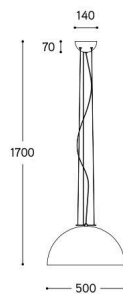

## SUSPENSION

<b>PROJECT</b>	
<b>TYPE</b>	
<b>NOTES</b>	

Interno argento  
Silver finish inside

Interno oro  
Gold finish inside

Interno bronzo  
Bronze finish inside

<b>PRODUCT NAME</b>	Moonlight
<b>DESIGNER</b>	Aldo Bernardi
<b>MANUFACTURER</b>	Aldo Bernardi
<b>PRODUCT CODE</b>	<p>Ø 500: 116-MOON1SF (Silver Internal) 116-MOON1GF (Gold Internal) 116-MOON1BF (Bronze Internal)</p> <p>Ø 720: 116-MOON2SF (Silver Internal) 116-MOON2GF (Gold Internal) 116-MOON2BF (Bronze Internal)</p> <p>Ø 900: 116-MOON3SF (Silver Internal) 116-MOON3GF (Gold Internal) 116-MOON3BF (Bronze Internal)</p>
<b>CATEGORY</b>	Suspension

<b>MATERIAL</b>	Steel
<b>FINISHES</b>	Silver   Gold   Bronze
<b>IP</b>	20
<b>ORIGIN</b>	Italy
<b>LIGHT SOURCE</b>	<p>Ø 500: 70W E27 Ø 720: 120W E27 Ø 900: 120W E27</p>
<b>DIMMABLE</b>	No
<b>DIMENSIONS</b>	<p>Ø 500 x 1700 (H) mm Ø 720 x 1800 (H) mm Ø 900 x 1900 (H) mm</p>
<b>WARRANTY</b>	2 years