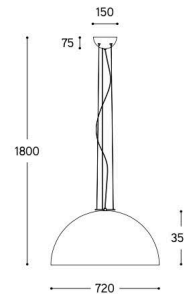

## SUSPENSION

<b>PROJECT</b>	
<b>TYPE</b>	
<b>NOTES</b>	

Interno argento  
Silver finish inside

Interno oro  
Gold finish inside

Interno bronzo  
Bronze finish inside

<b>PRODUCT NAME</b>	Moonlight
<b>DESIGNER</b>	Aldo Bernardi
<b>MANUFACTURER</b>	Aldo Bernardi
<b>PRODUCT CODE</b>	<p>Ø 500: 116-MOON1SF (Silver Internal) 116-MOON1GF (Gold Internal) 116-MOON1BF (Bronze Internal)</p> <p>Ø 720: 116-MOON2SF (Silver Internal) 116-MOON2GF (Gold Internal) 116-MOON2BF (Bronze Internal)</p> <p>Ø 900: 116-MOON3SF (Silver Internal) 116-MOON3GF (Gold Internal) 116-MOON3BF (Bronze Internal)</p>
<b>CATEGORY</b>	Suspension

<b>MATERIAL</b>	Steel
<b>FINISHES</b>	Silver   Gold   Bronze
<b>IP</b>	20
<b>ORIGIN</b>	Italy
<b>LIGHT SOURCE</b>	<p>Ø 500: 70W E27 Ø 720: 120W E27 Ø 900: 120W E27</p>
<b>DIMMABLE</b>	No
<b>DIMENSIONS</b>	<p>Ø 500 x 1700 (H) mm Ø 720 x 1800 (H) mm Ø 900 x 1900 (H) mm</p>
<b>WARRANTY</b>	2 years