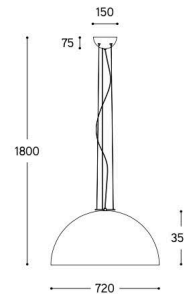

MOONLIGHT

BY ALDO BERNARDI

SUSPENSION

PROJECT	
TYPE	
NOTES	

Interno argento
Silver finish inside

Interno oro
Gold finish inside

Interno bronzo
Bronze finish inside

PRODUCT NAME	Moonlight
DESIGNER	Aldo Bernardi
MANUFACTURER	Aldo Bernardi
PRODUCT CODE	<p>Ø 500: 116-MOON1SF (Silver Internal) 116-MOON1GF (Gold Internal) 116-MOON1BF (Bronze Internal)</p> <p>Ø 720: 116-MOON2SF (Silver Internal) 116-MOON2GF (Gold Internal) 116-MOON2BF (Bronze Internal)</p> <p>Ø 900: 116-MOON3SF (Silver Internal) 116-MOON3GF (Gold Internal) 116-MOON3BF (Bronze Internal)</p>
CATEGORY	Suspension

MATERIAL	Steel
FINISHES	Silver Gold Bronze
IP	20
ORIGIN	Italy
LIGHT SOURCE	<p>Ø 500: 70W E27 Ø 720: 120W E27 Ø 900: 120W E27</p>
DIMMABLE	No
DIMENSIONS	<p>Ø 500 x 1700 (H) mm Ø 720 x 1800 (H) mm Ø 900 x 1900 (H) mm</p>
WARRANTY	2 years