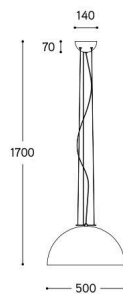

MOONLIGHT

BY ALDO BERNARDI

SUSPENSION

PROJECT	
TYPE	
NOTES	

Interno argento
Silver finish inside

Interno oro
Gold finish inside

Interno bronzo
Bronze finish inside

PRODUCT NAME	Moonlight
DESIGNER	Aldo Bernardi
MANUFACTURER	Aldo Bernardi
PRODUCT CODE	<p>Ø 500: 116-MOON1SF (Silver Internal) 116-MOON1GF (Gold Internal) 116-MOON1BF (Bronze Internal)</p> <p>Ø 720: 116-MOON2SF (Silver Internal) 116-MOON2GF (Gold Internal) 116-MOON2BF (Bronze Internal)</p> <p>Ø 900: 116-MOON3SF (Silver Internal) 116-MOON3GF (Gold Internal) 116-MOON3BF (Bronze Internal)</p>
CATEGORY	Suspension

MATERIAL	Steel
FINISHES	Silver Gold Bronze
IP	20
ORIGIN	Italy
LIGHT SOURCE	<p>Ø 500: 70W E27 Ø 720: 120W E27 Ø 900: 120W E27</p>
DIMMABLE	No
DIMENSIONS	<p>Ø 500 x 1700 (H) mm Ø 720 x 1800 (H) mm Ø 900 x 1900 (H) mm</p>
WARRANTY	2 years