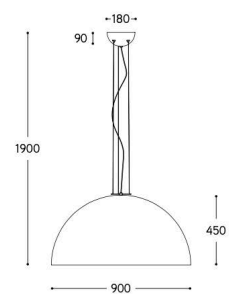

MOONLIGHT

BY ALDO BERNARDI

SUSPENSION

PROJECT	
TYPE	
NOTES	

Interno argento
Silver finish inside

Interno oro
Gold finish inside

Interno bronzo
Bronze finish inside

PRODUCT NAME	Moonlight
DESIGNER	Aldo Bernardi
MANUFACTURER	Aldo Bernardi
PRODUCT CODE	<p>Ø 500: 116-MOON1SF (Silver Internal) 116-MOON1GF (Gold Internal) 116-MOON1BF (Bronze Internal)</p> <p>Ø 720: 116-MOON2SF (Silver Internal) 116-MOON2GF (Gold Internal) 116-MOON2BF (Bronze Internal)</p> <p>Ø 900: 116-MOON3SF (Silver Internal) 116-MOON3GF (Gold Internal) 116-MOON3BF (Bronze Internal)</p>
CATEGORY	Suspension

MATERIAL	Steel
FINISHES	Silver Gold Bronze
IP	20
ORIGIN	Italy
LIGHT SOURCE	<p>Ø 500: 70W E27 Ø 720: 120W E27 Ø 900: 120W E27</p>
DIMMABLE	No
DIMENSIONS	<p>Ø 500 x 1700 (H) mm Ø 720 x 1800 (H) mm Ø 900 x 1900 (H) mm</p>
WARRANTY	2 years