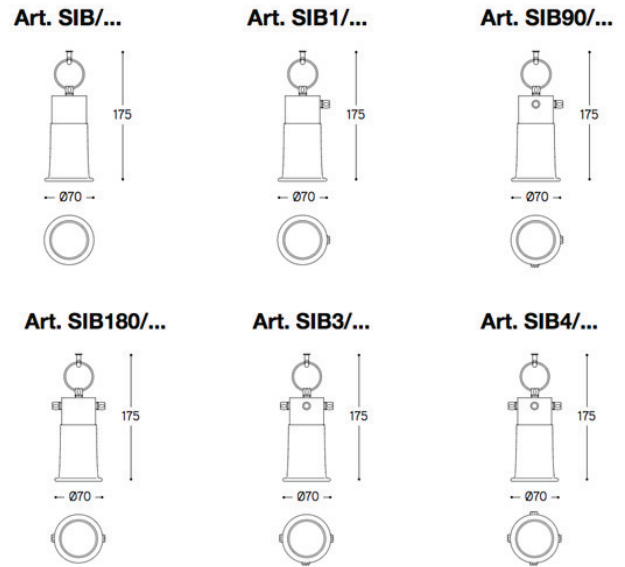

radiantlighting

LINEA MODULARE IBRIDO SYSTEM **CEILING/WALL**
BY ALDO BERNARDI

PROJECT	
TYPE	
NOTES	

PRODUCT NAME	Linea Modulare Ibrido System	
DESIGNER	Aldo Bernardi	
MANUFACTURER	Aldo Bernardi	
PRODUCT CODE	116-SIB/BL 116-SIB/BL/... 116-SIB/NL 116-SIB1/BL 116-SIB1/BL/... 116-SIB1/NL 116-SIB90/BL 116-SIB90/BL/... 116-SIB90/NL	116-SIB180/BL 116-SIB180/BL/... 116-SIB180/NL 116-SIB3/BL 116-SIB3/BL/... 116-SIB3/NL 116-SIB4/BL 116-SIB4BL/... 116-SIB3/NL
CATEGORY	Ceiling / Wall	
MATERIAL	Brass Ceramic	

FINISHES	Cable: Blue Yellow Black White Red	Lamp Holder: Glossy White Matt Black
IP	20	
ORIGIN	Italy	
LIGHT SOURCE	E27 max 42W	
DIMMABLE	No	
DIMENSIONS	See line drawings	
WARRANTY	2 years	