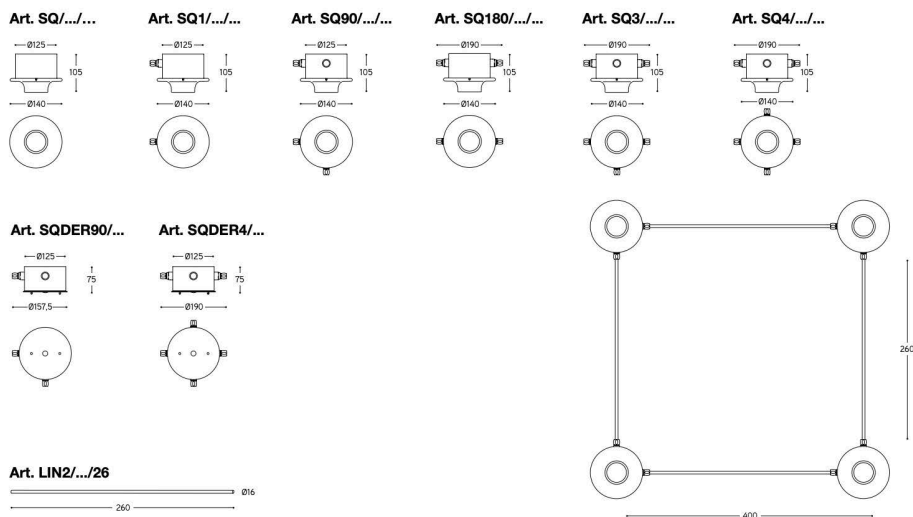

PROJECT	
TYPE	
NOTES	

LINEA MODULARE I QUADRI SYSTEM **CEILING/WALL**
BY ALDO BERNARDI

PRODUCT NAME	Linea Modulare i Quadri System	
DESIGNER	Aldo Bernardi	
MANUFACTURER	Aldo Bernardi	
PRODUCT CODE	116-SQ/O/... 116-SQ/NS/... 116-SQ1/O/... 116-SQ1/NS/... 116-SQ90/O/... 116-SQ90/NS/... 116-SQ180/O/... 116-SQ180/NS/... 116-SQ3/O/...	116-SQ3/NS/... 116-SQ4/O/... 116-SQ4/NS/... 116-SQDER90/O 116-SQDER90/NS 116-SQDER4/O 116-SQDER4/NS 116-LIN2/O/26 116-LIN2/NS/26
CATEGORY	Ceiling / Wall	
MATERIAL	Brass Ceramic Nickel	

FINISHES	System: Brass Satin	Lamp Holder: Glossy White Matt Black
IP	20	
ORIGIN	Italy	
LIGHT SOURCE	E27 max 42W	
DIMMABLE	No	
DIMENSIONS	See line drawings	
WARRANTY	2 years	