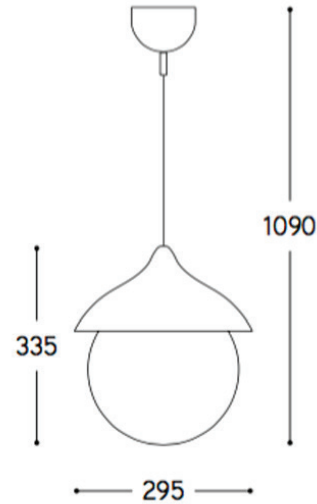

radiantlighting

I LUSTRI L9

SUSPENSION

BY ALDO BERNARDI

PROJECT	
TYPE	
NOTES	

PRODUCT NAME	I Lustri L9
DESIGNER	Aldo Bernardi
MANUFACTURER	Aldo Bernardi
PRODUCT CODE	116-L9/S/BM/AU (Matt White/Gold) 116-L9/S/BM/BM (Matt White/White) 116-L9/S/BM/PT (Matt White/Platinum) 116-L9/S/NM/AU (Matt Black/Gold) 116-L9/S/NM/CU (Matt Black/Copper) 116-L9/S/NM/NM (Matt Black/Black)
CATEGORY	Suspension
MATERIAL	Ceramic

FINISHES	Matt White/Gold Matt White/White Matt White/Platinum	Matt Black/Gold Matt Black/Copper Matt Black/Black
IP	20	
ORIGIN	Italy	
LIGHT SOURCE	3 x 7W LED GU10	
DIMMABLE	No	
DIMENSIONS	Ø 29.5 x 109 (H) cm	
WARRANTY	2 years	